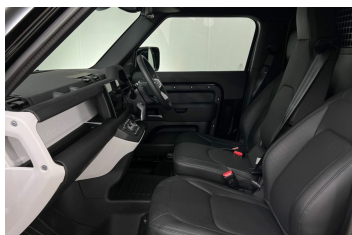

Land Rover Defender 90 D250 Hard Top X- Dynamic SE

Now £64,000 was £65,000

Overview

Registration	SK75XNW
Registered	2025(75)
Fuel Type	Diesel
Tax Band	N/A
Colour	Black
Engine Size	3 L
Interior Trim	N/A
Fuel Consumption	N/A